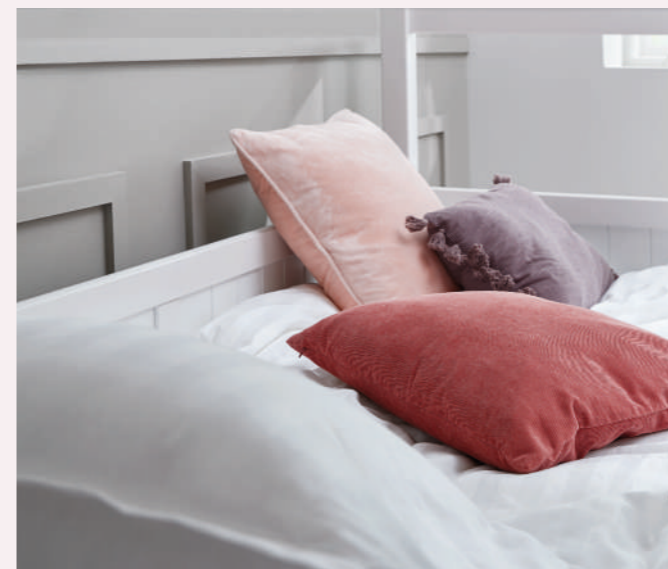

NORDIC features a large selection of products including single-beds, highsleepers, study desks, smart storage, and child-friendly textiles. With the NORDIC bed system you can continually expand the child's room and style it to suit your child's age, gender and personality and create an excellent environment for your child throughout childhood – from toddler to teenager. Simple silhouettes, clean lines and natural materials define Scandinavian design and the NORDIC collection, which is made of solid pinewood, painted in white and beautiful subdued colours.

CHARMING

Little House

The beautiful little house bed with its appealing details gives the child's room a charming and playful vibe. The bed is the perfect way of creating a calm yet fun space that makes your child's room stand out!

NORDIC

Invitation to play

The little house calls for many hours of fun games and play and can be decorated in many ways to accommodate your child's needs in order to create the room of their dreams.

The NORDIC style is minimalistic and functional and yet warm and inviting. Optimize the space in the children's room by adding drawers and a guest bed under the bed to make room for their treasures, friends and "hygge".

NORDIC

For Girls...

WELCOME

To My House!

Let the children create a world of their own in this cool and cozy house, which is inviting to delightful play as well as a good night's sleep.

NORDIC

Big Boys

The NORDIC midsleeper is the perfect bed for boys and girls. The bed combined with our add-on furniture and storage units offers many possibilities to optimize the space in the child's room. Pull out the desk when it is time for creative projects and homework, show off their collectibles on the shelves and hide away toys and clothes in the chest.